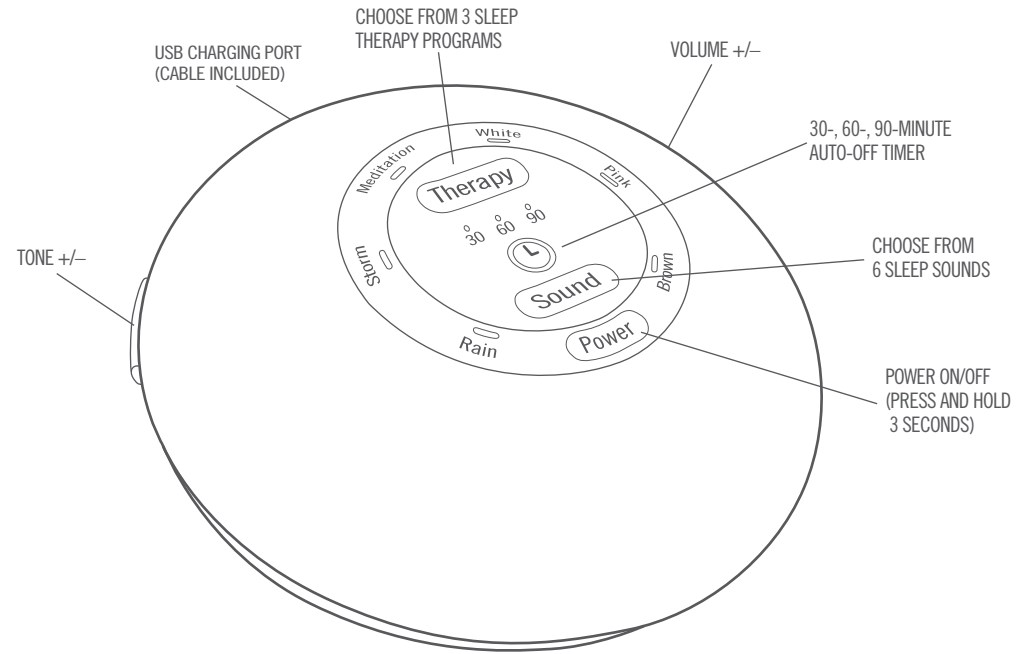

HOMEDICS[®]
sleep solutions™

WELCOME CARD

DEEPSLEEP MINI
SCIENTIFICALLY ENGINEERED SOUND MACHINE

HDS-050

Scientifically engineered for deep sleep

White Noise

Scientifically engineered white, pink, and brown noise tones trigger your ability to relax and help you fall into a sustained, deep slumber.

Meditation

Achieve deeper rest with the guided sleep meditation (created by a meditation expert), paired with relaxation sounds to help you clear your mind and fall into a deep, peaceful sleep.

Sleep Therapy