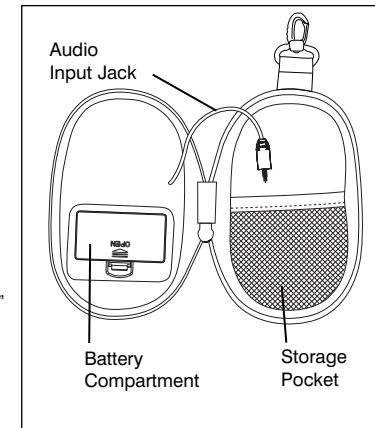

This product contains small parts that may present a choking hazard for young children.

Caution: All servicing of this product must be performed by authorized HMDX AUDIO Service Personnel only.

Mail to: HMDX AUDIO Service Center, Dept. 168
43155 W Nine Mile Rd.
Suite 3
Novi, MI 48375

E-mail: cservice@hmdxaudio.com
Phone: 1-800-466-3342 (8:30am-5pm EST M-F)

BATTERY INSTALLATION

- Unzip the unit to locate the battery compartment.
- Remove the battery cover and insert three "AAA" alkaline batteries using the correct polarity direction indicated on the bottom of the compartment.
- Replace battery cover.

OPERATING INSTRUCTIONS

- Unzip the unit.
- Plug the Audio Input Jack into the headphone input of an iPod/MP3 player or other audio device.
- Push power button on front of unit.
- The red LED Power Indicator will illuminate.
- When the audio device is in play mode, the music will sound from the unit's speakers. Press the "-" or "+" button on the unit to adjust the volume.
- **NOTE:** You may need to adjust the volume on external device too
- Carefully place small audio device such as iPod MP3 player in storage pocket.
- Close the unit and zipper shut.
- When finished, press the power button to turn the unit off
- **NOTE:** You must also turn OFF your audio device.

LIMITED 90 DAY WARRANTY

THE WARRANTY PROVIDED HEREIN SHALL BE THE SOLE AND EXCLUSIVE WARRANTY. THERE SHALL BE NO OTHER WARRANTIES EXPRESS OR IMPLIED INCLUDING ANY IMPLIED WARRANTY OF MERCHANTABILITY OR FITNESS OR ANY OTHER OBLIGATION ON THE PART OF THE COMPANY WITH RESPECT TO PRODUCTS COVERED BY THIS WARRANTY. HMDX AUDIO SHALL HAVE NO LIABILITY FOR ANY INCIDENTAL, CONSEQUENTIAL OR SPECIAL DAMAGES. IN NO EVENT SHALL THIS WARRANTY REQUIRE MORE THAN THE REPAIR OR REPLACEMENT OF ANY PART OR PARTS WHICH ARE FOUND TO BE DEFECTIVE WITHIN THE EFFECTIVE PERIOD OF THE WARRANTY. NO REFUND SHALL BE GIVEN. IF REPLACEMENT PARTS FOR DEFECTIVE MATERIALS ARE NOT AVAILABLE, HMDX AUDIO RESERVES THE RIGHT TO MAKE PRODUCT SUBSTITUTIONS IN LIEU OF REPAIR OR REPLACEMENT.

For more information regarding our product line in the USA, please visit: www.hmdxaudio.com

© 2011 HMDX AUDIO and its affiliated companies, all rights reserved. HMDX AUDIO® is a registered trademark of HMDX AUDIO and its affiliated companies, all rights reserved.

IB-HXG03